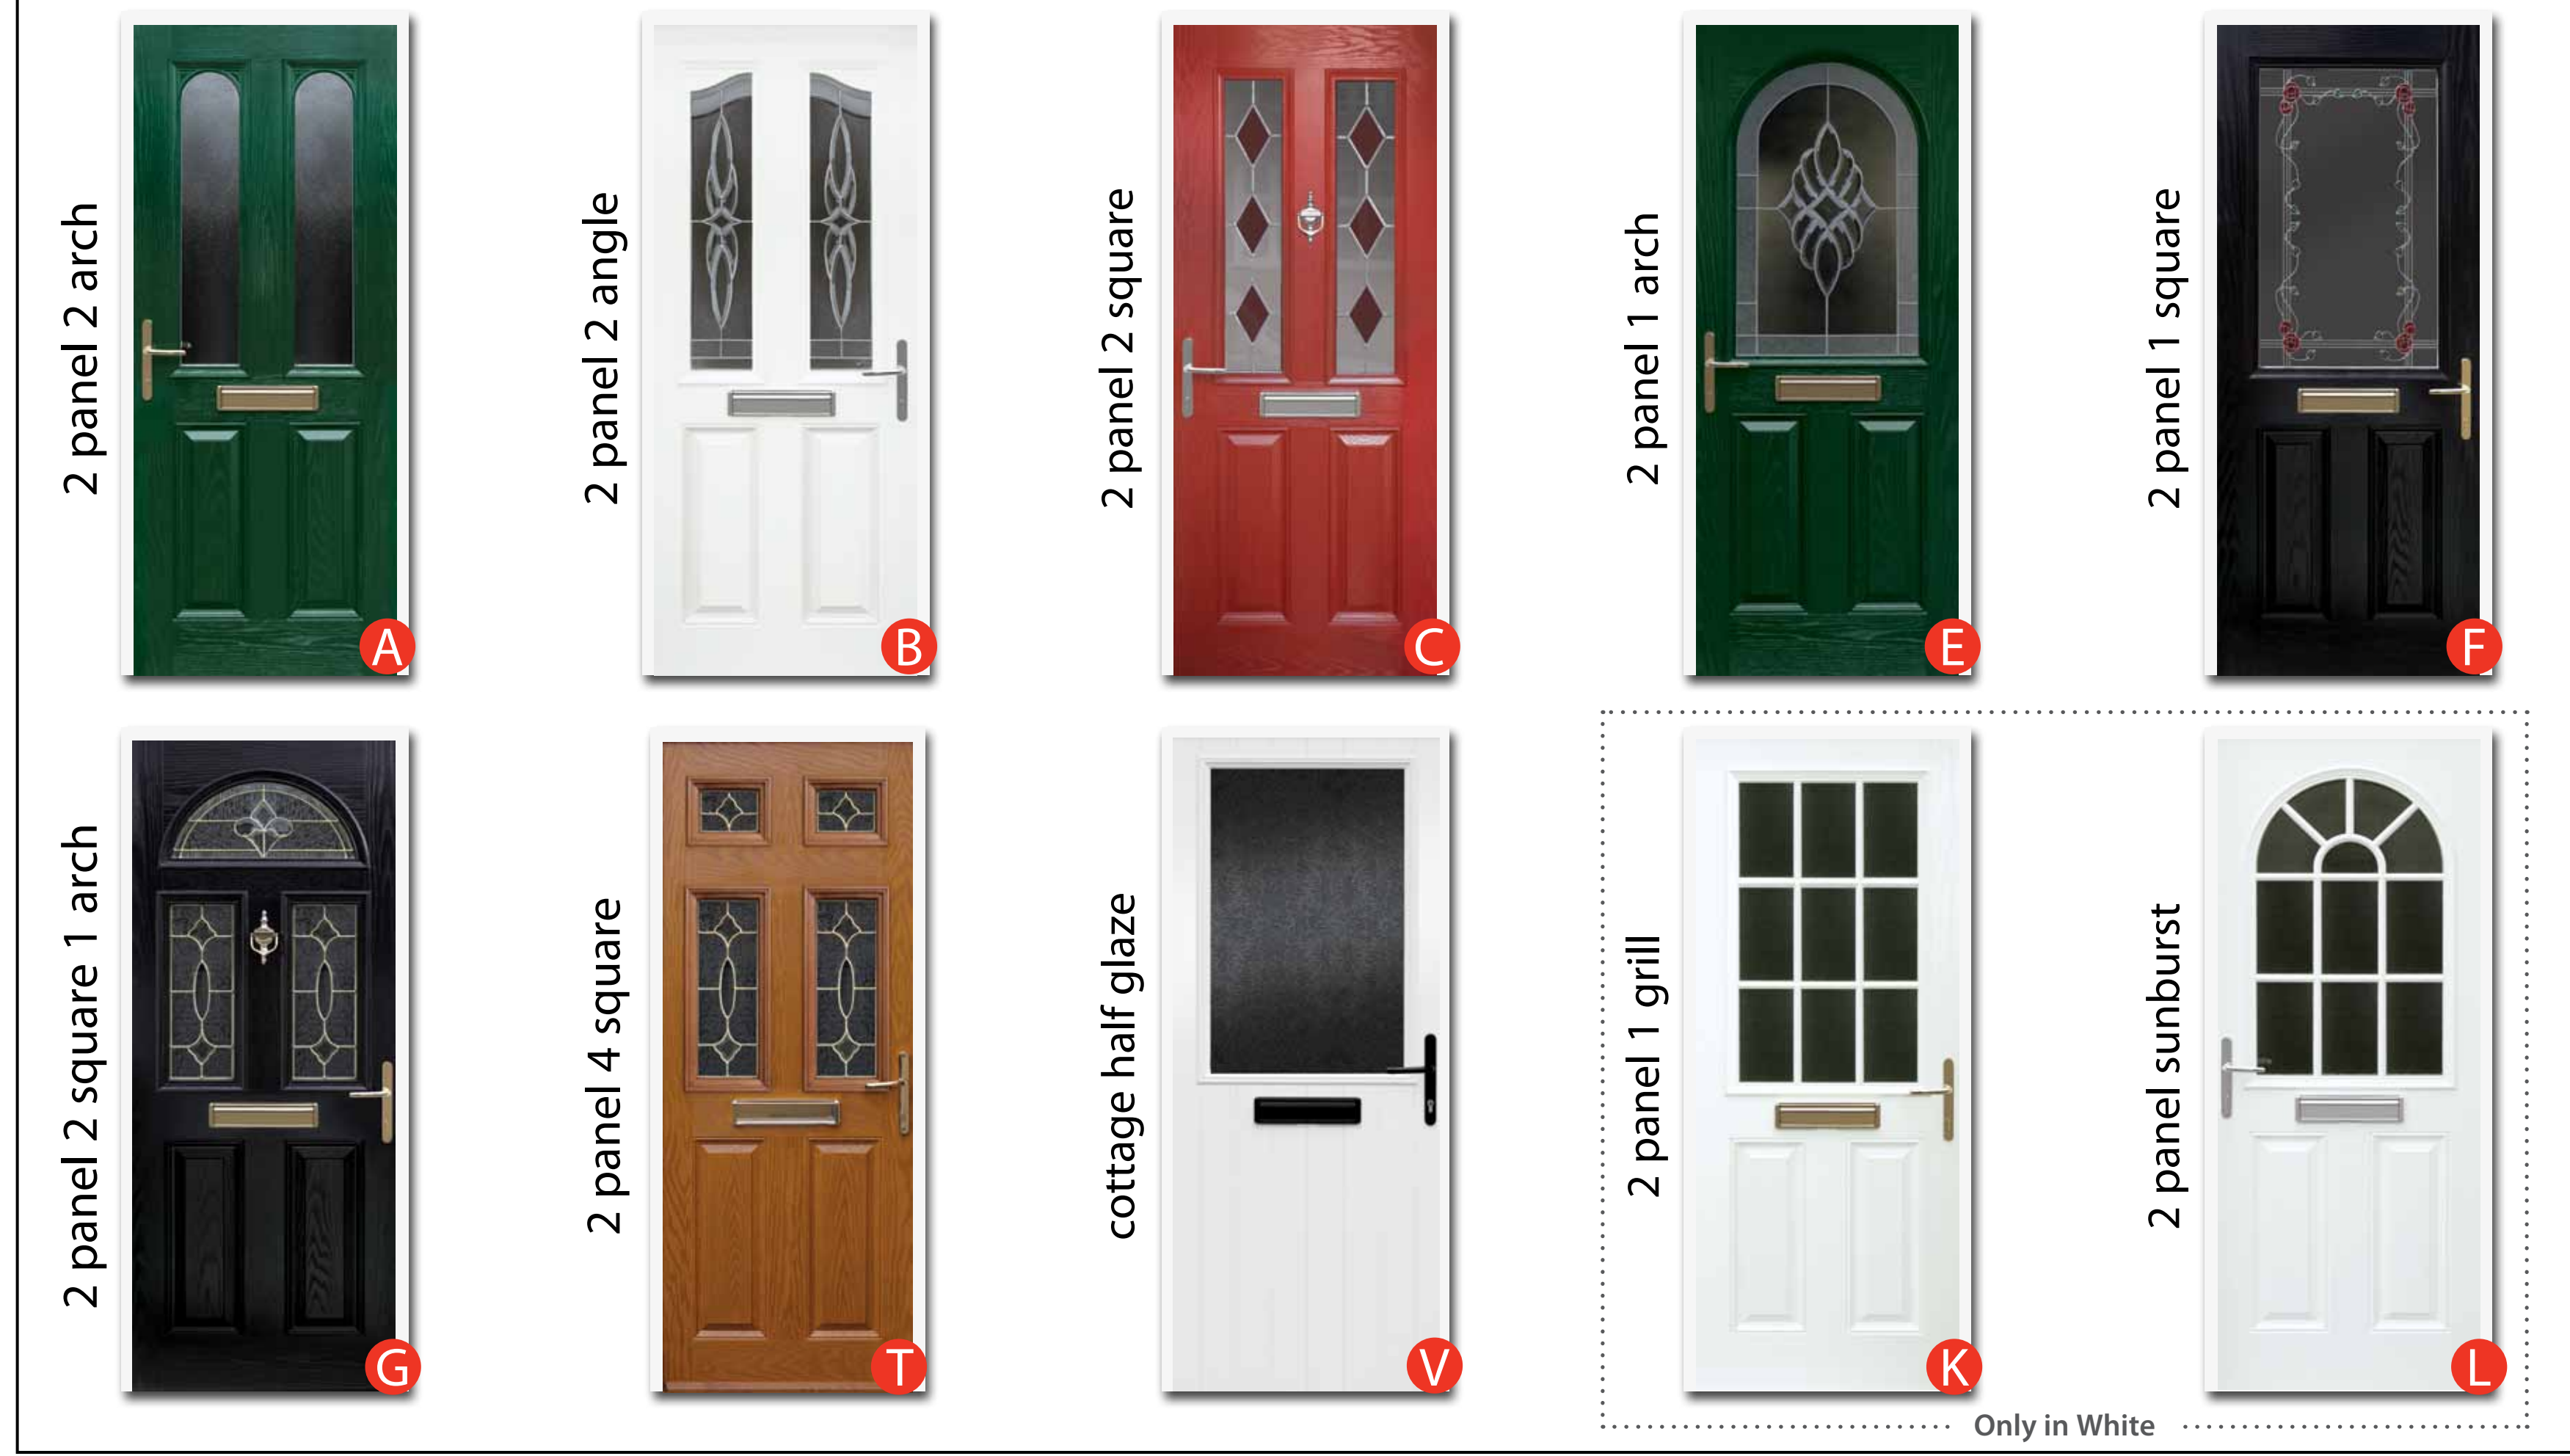

Doors available between 836mm - 1015mm wide

Doors available between 812mm - 1015mm wide

Doors available between 812mm - 1015mm wide
(In white 660mm - 1015mm)